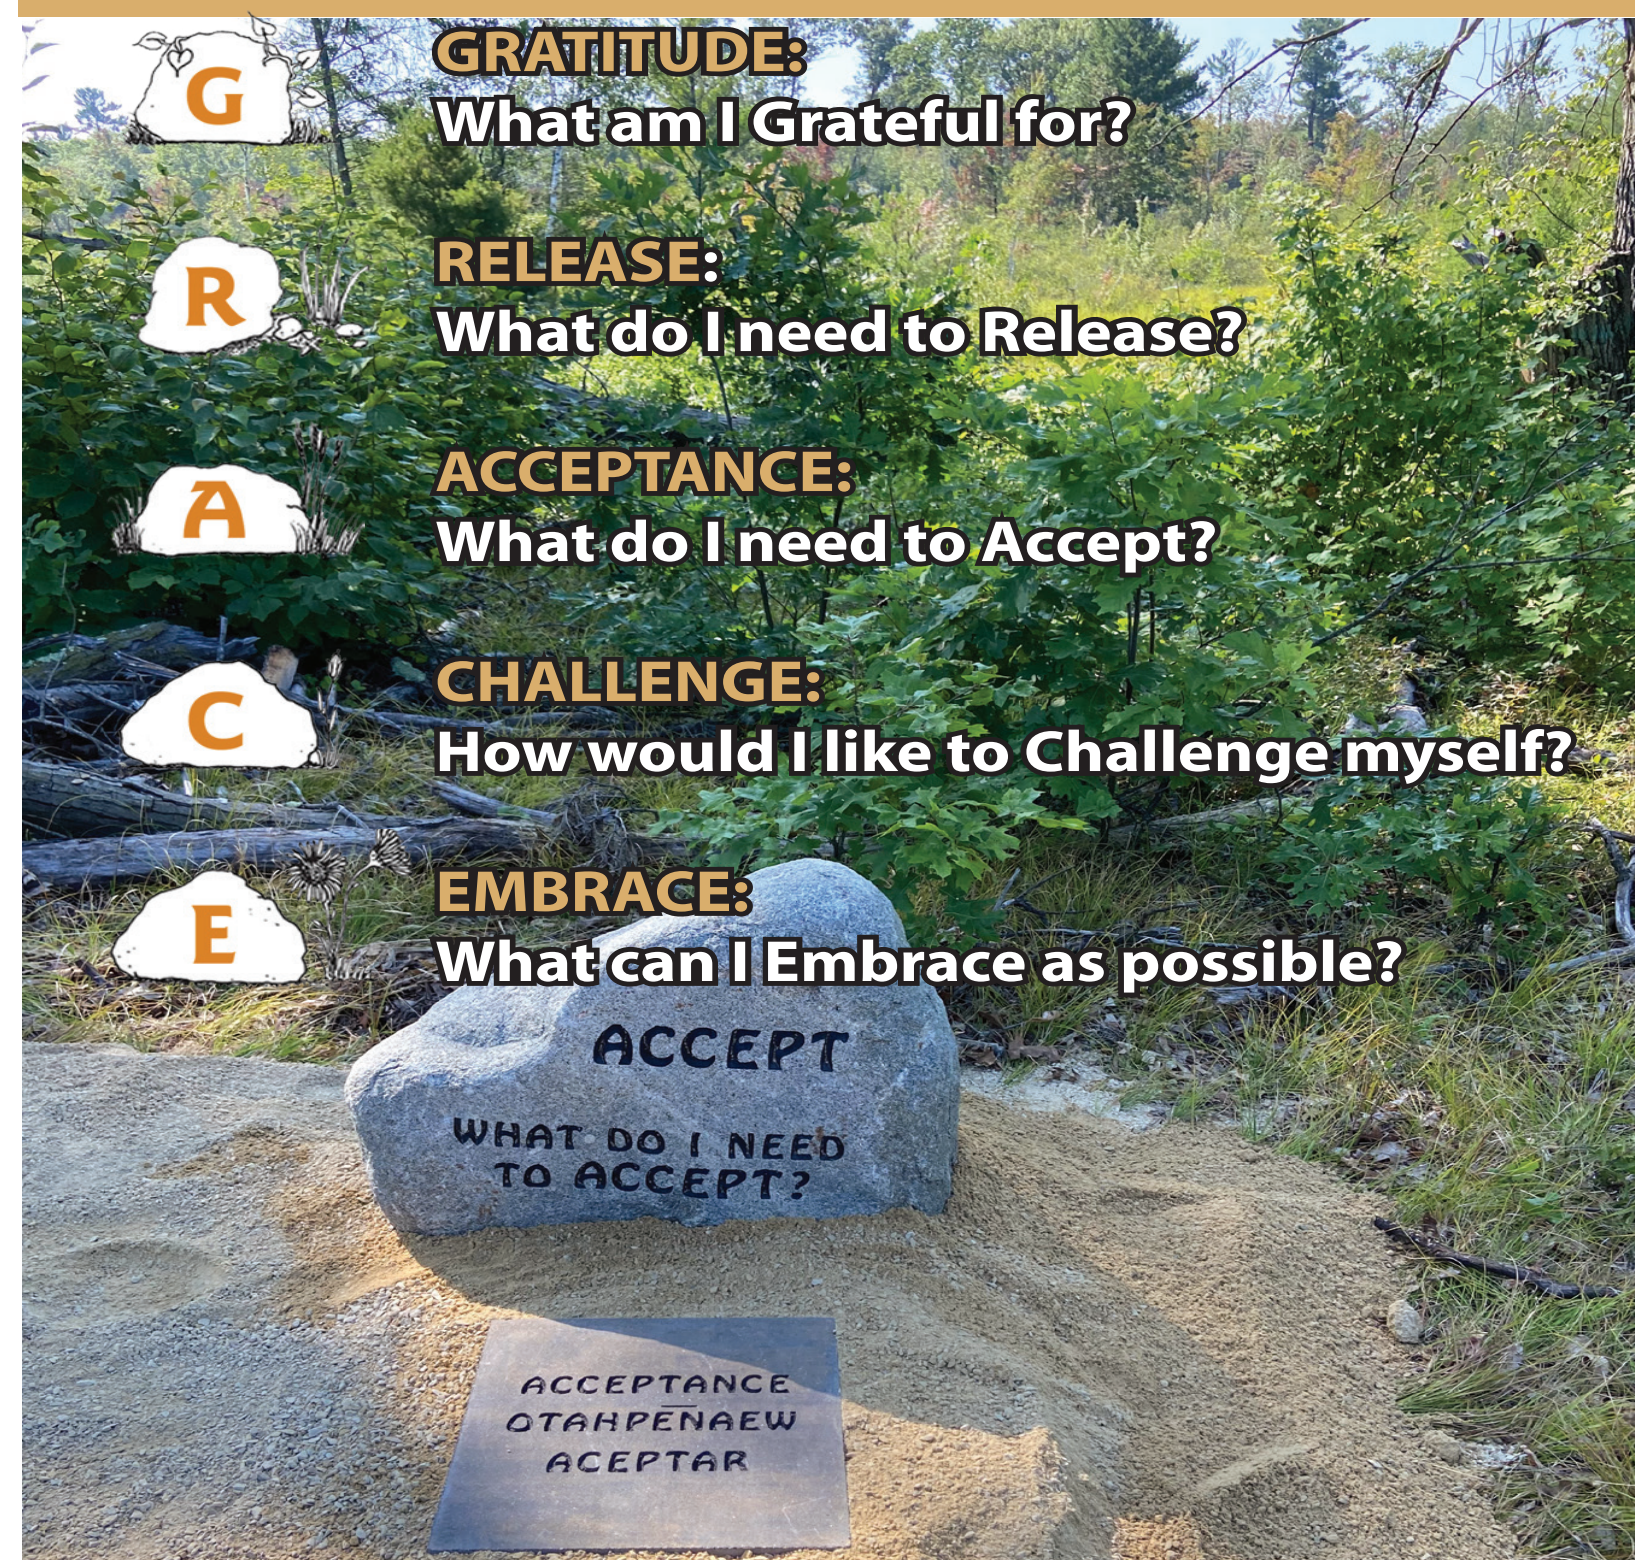

WELCOME TO THE NAVARINO GRACE TRAIL!

The Grace Trail is a self-guided walk. It includes five letters (G-R-A-C-E) which invite you to explore the following questions while you walk:

How to get the most out of Grace Trail:

When you reach a question, stop...ask...listen...and reflect as you move to the next. The trail is a respectful space for everyone...yourself, others and the trail. Walk the trail by yourself or share the experience with another. This is your trail. Begin or end anywhere, meet your needs. Give yourself permission to be yourself and enjoy your experience. Keep the space beautiful and clean; throw trash in the designated garbage bins.

What is the purpose of Grace Trail?

The purpose is to offer an opportunity to reflect, alone or with others, on five meaningful questions. It may be used for problem solving, sharing conversations with others, or simply honoring and exploring all of life's twists and turns!

GRACE Trail Signage

ENGLISH	MENOMINEE	SPANISH
GRATITUDE	ONĀNEKOSEW	AGRADECER
RELEASE	SĀKETĀENAEW	LIERAR
ACCEPTANCE	OTĀHPENAEW	ACEPTAR
CHALLENGE	MATĀENEMAEW	RETOS
EMBRACE	KĪSEKINĀEW	VALORAR

"Grace Trail is dedicated to all the courageous survivors of life. Every time you choose to walk forward with curiosity, compassion and courage on this Trail, you are taking five steps towards creating possibilities in your life... I like to think of it as hanging your hope out there on the horizon and walking toward it every day. That helps everyone around you."
-Anne Barry Jolles